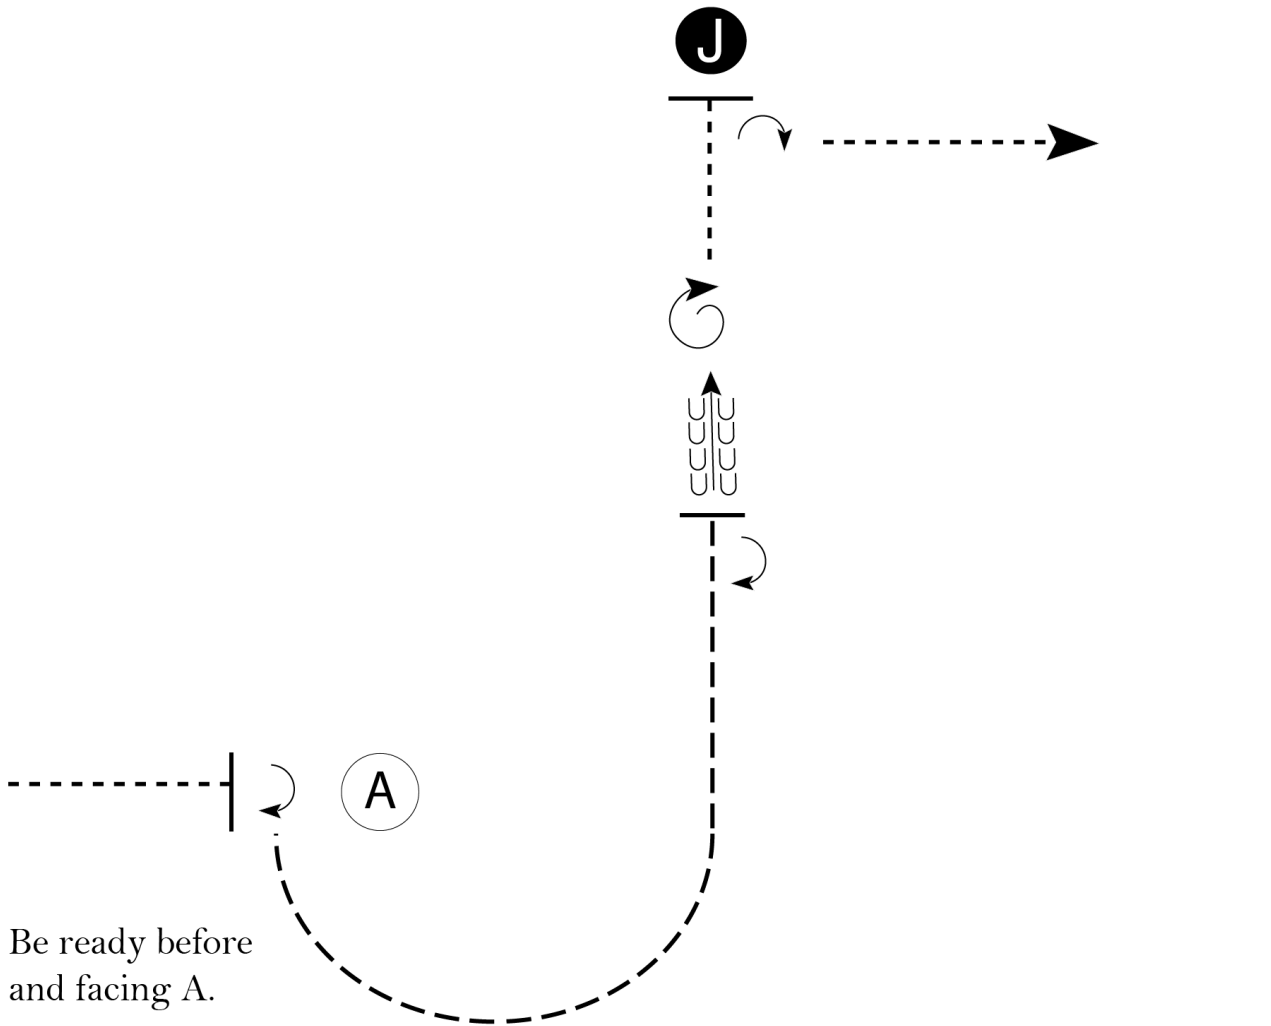

E.T.I. Corral 118

Class #7 & 8 - Showmanship W/E (14-18, 19 & Over)

Show Date: 10-14-2018

www.HorseShowPatterns.com

www.HorseShowPatterns.com

Follow the instructions of your ring steward.

[S/2-82]

Pattern Provided by:
Taylor Stephens